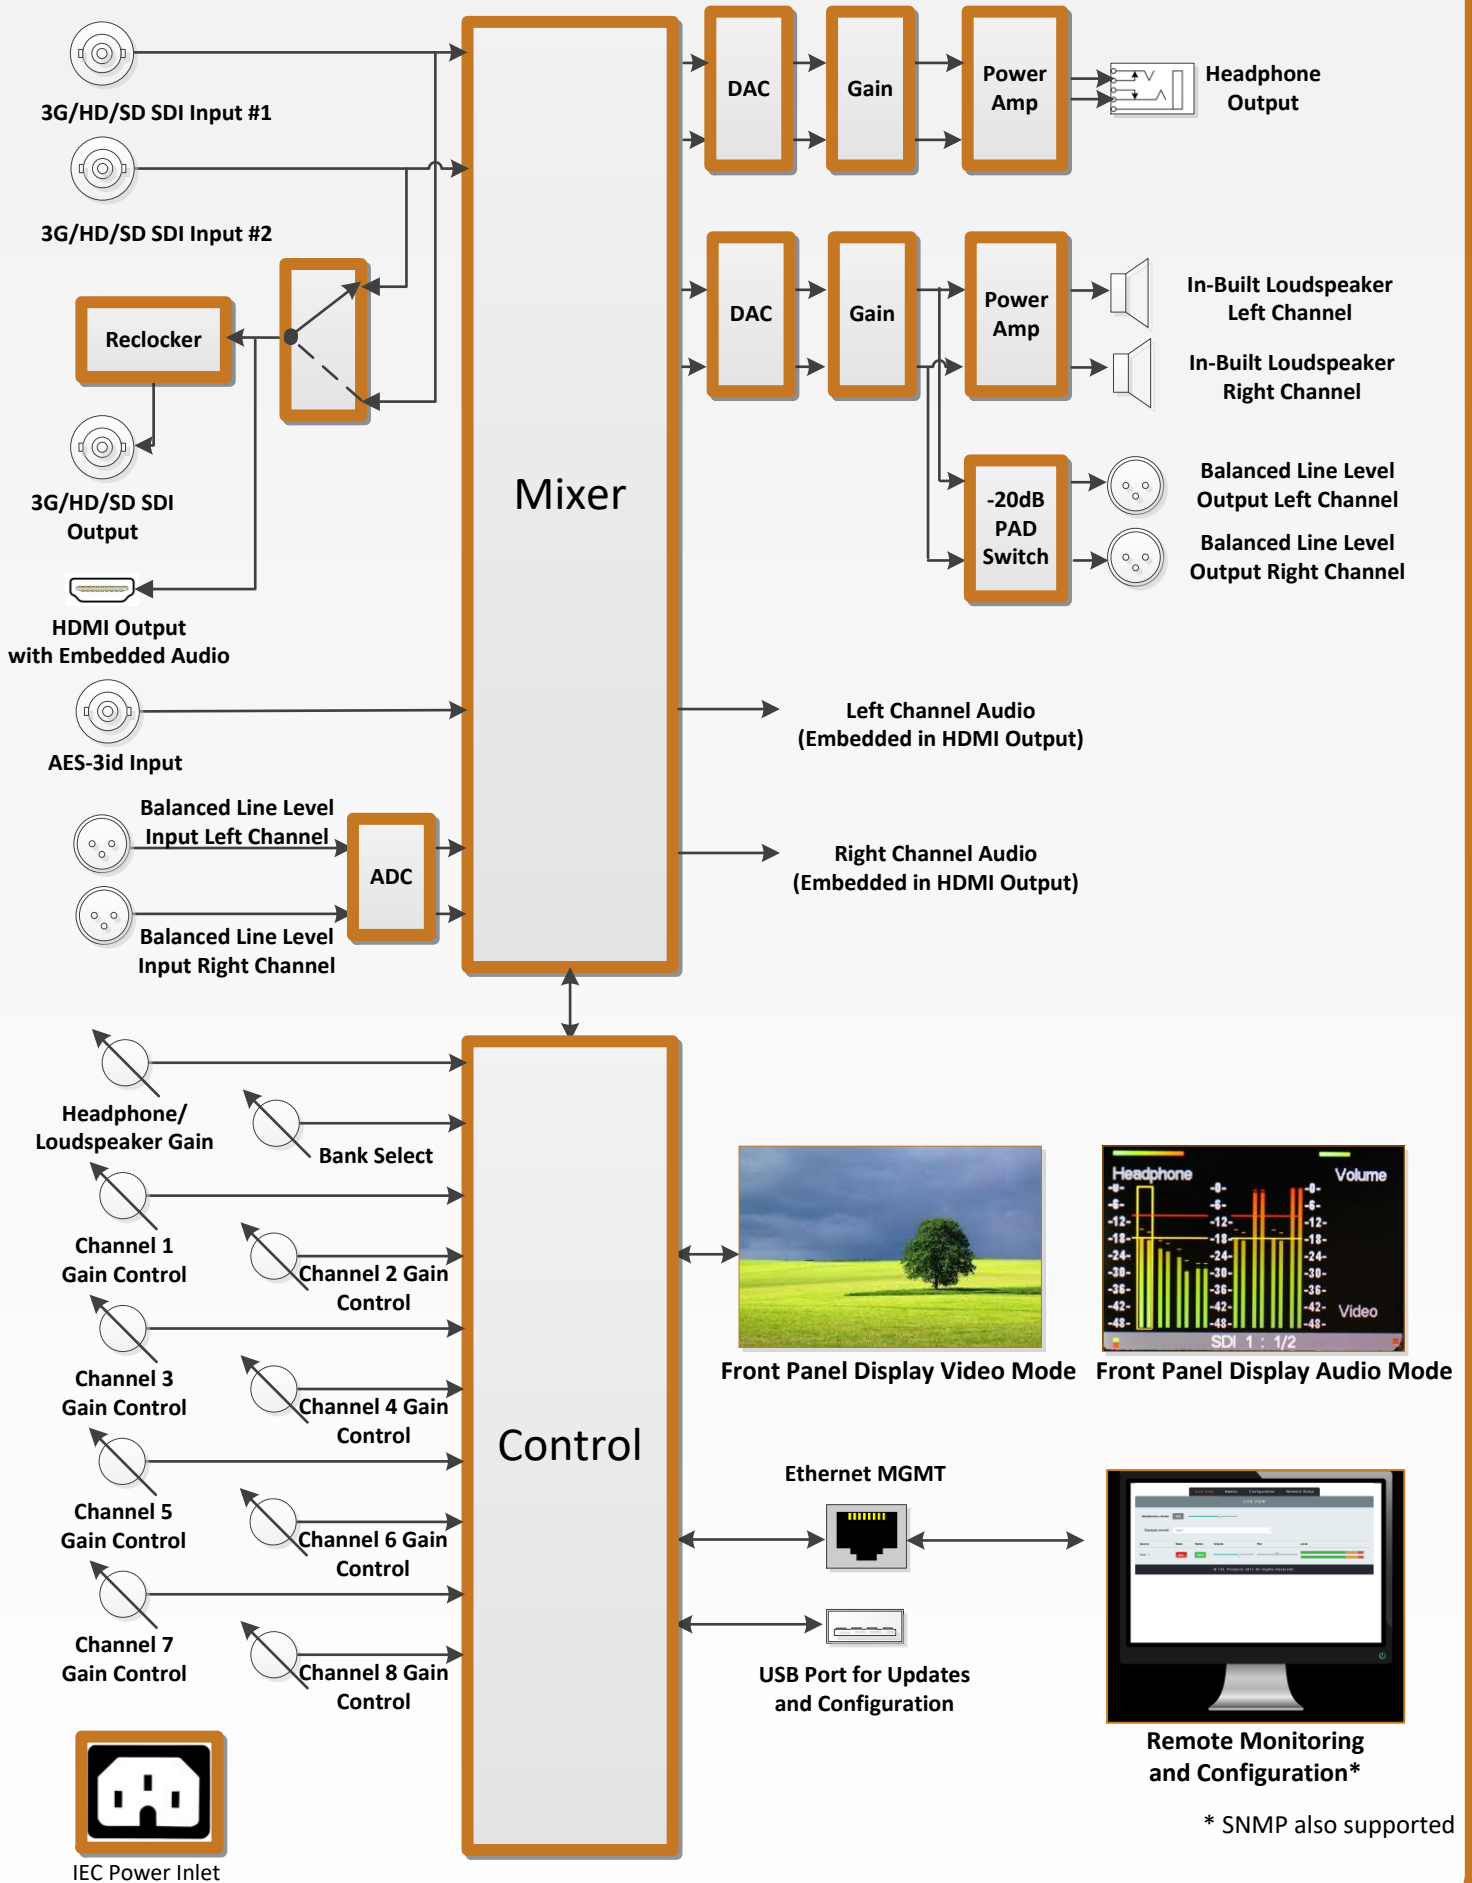

MPA1 Mix SDI

* SNMP also supported