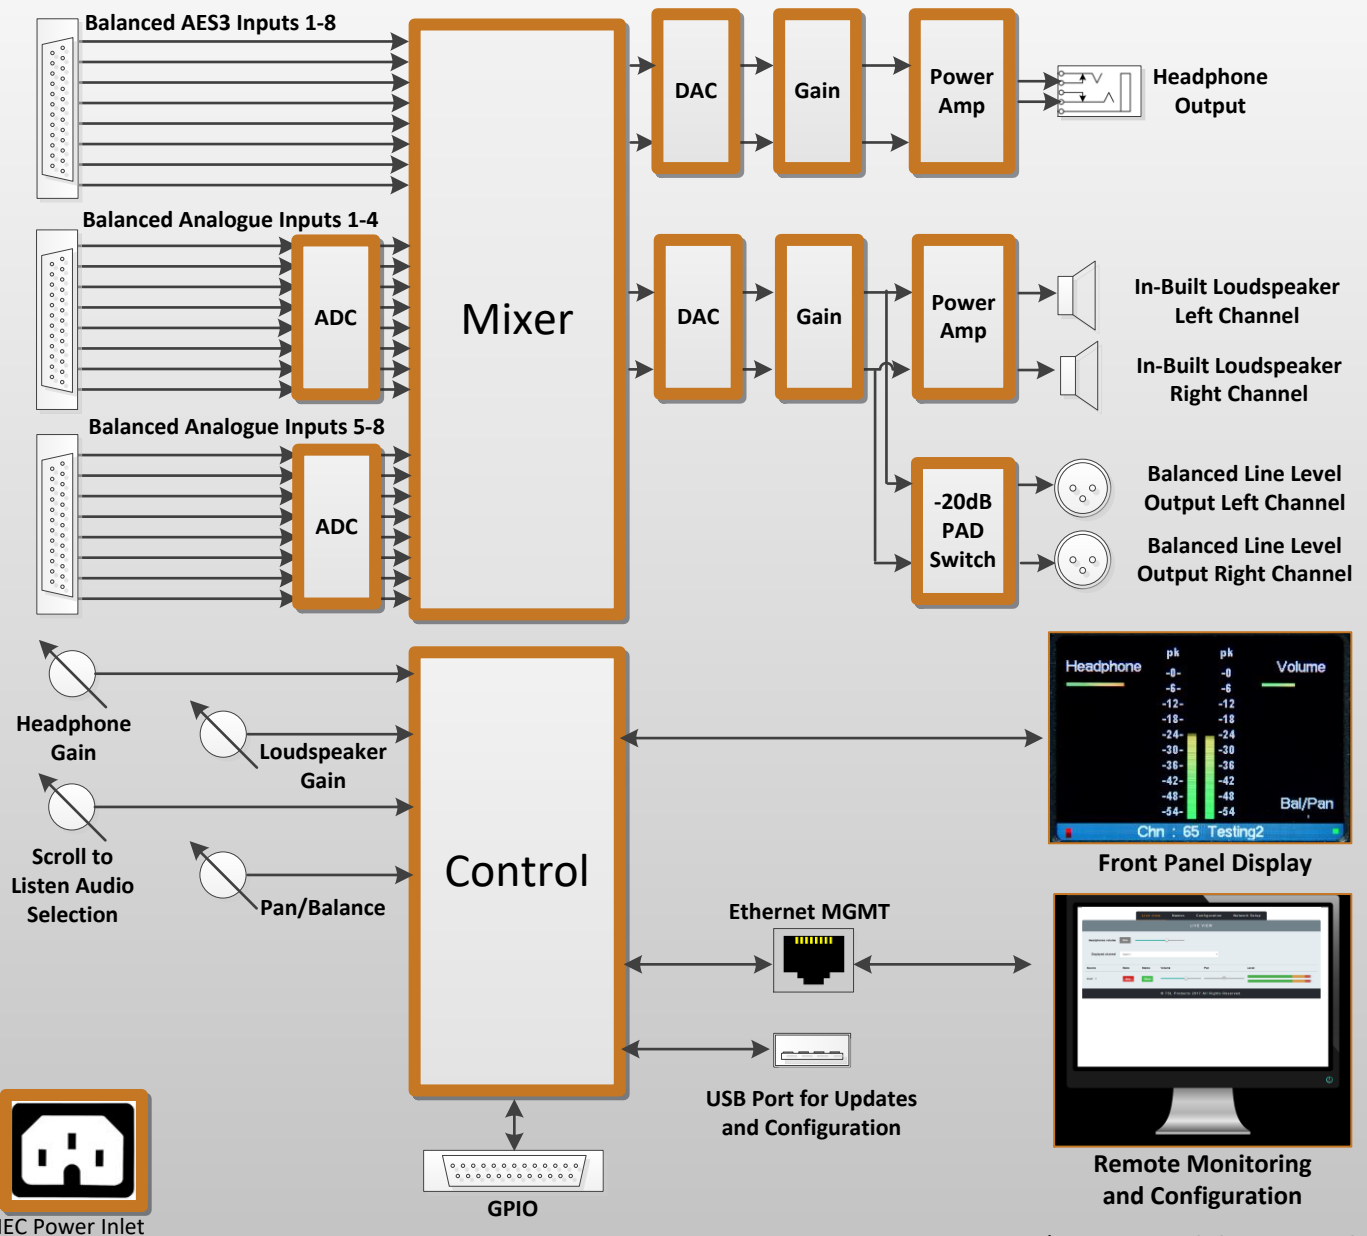

MPA Solo 8

* SNMP Control also supported